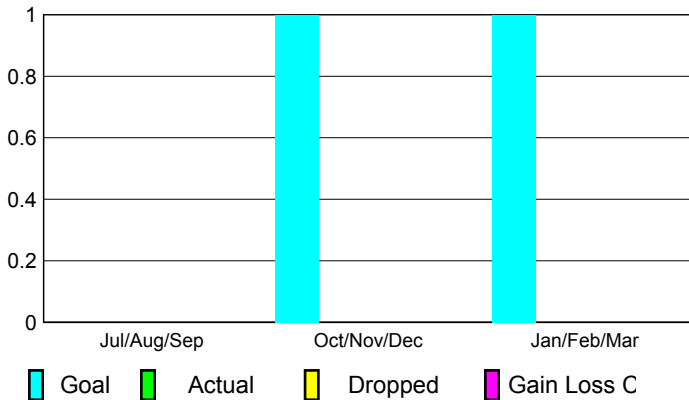

## CLUBS

Club Results  
2009-2010

Clubs  
2008-2009

Month	New Club	Actual New	Actual Dropped	Gain/Loss of	Gain/Loss of
	Goal	Clubs	Clubs	Clubs	Clubs
Jul/Aug/Sep	0	0	0	0	0
Oct/Nov/Dec	1	0	0	0	0
Jan/Feb/Mar	1	0	0	0	0
<b>Totals</b>	<b>2</b>	<b>0</b>	<b>0</b>	<b>0</b>	<b>0</b>

### Club Results 2009-2010

Goal, New, Dropped, Gain/Loss