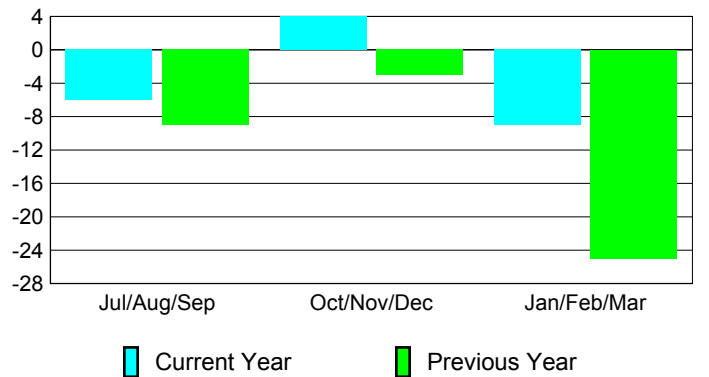

Gender Comparison 2009-2010

Jul/Aug/Sep

Oct/Nov/Dec

Jan/Feb/Mar

Male

Female