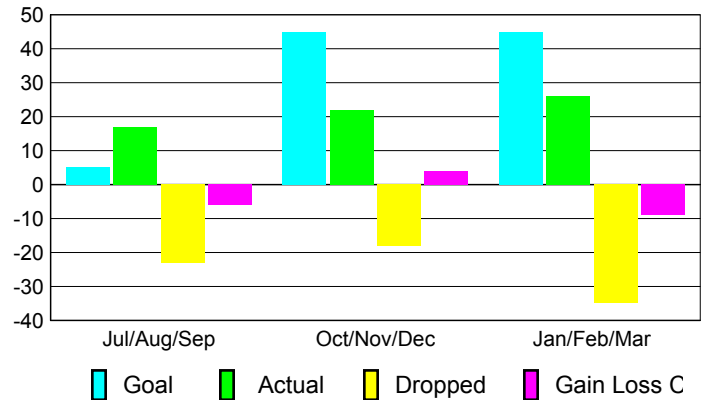

### YTD Status Quo Clubs 2009-2010

Status Quo Clubs Compared to Status Quo Members

## MEMBERSHIP

Membership Results  
2009-2010

Membership  
2008-2009

Month	Net Memb	Actual New	Actual Dropped	Gain/Loss of	Gain/Loss of
	Goal	Memb	Memb	Memb	Memb
Jul/Aug/Sep	5	17	-23	-6	-9
Oct/Nov/Dec	45	22	-18	4	-3
Jan/Feb/Mar	45	26	-35	-9	-25
<b>Totals</b>	<b>95</b>	<b>65</b>	<b>-76</b>	<b>-11</b>	<b>-37</b>

### Membership Results 2009-2010

Goal, New, Dropped, Gain/Loss

### Comparison of Membership Gain/Loss

Current Year Compared to the Previous Year